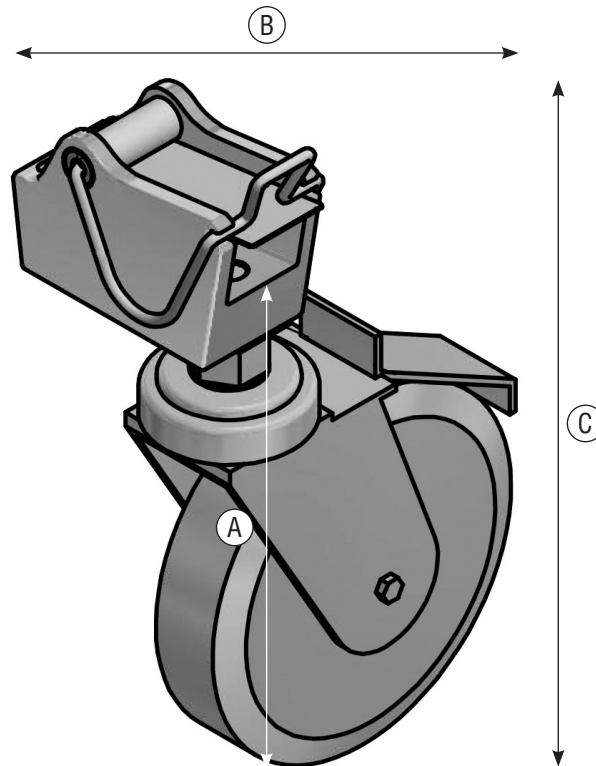

PRODUCT DATA

ORDER NO.: A90230

**TECHNICAL DATA**

A) Height	152 mm
B) Width	77 mm
C) Overall height	191 mm
Weight per piece	386 g

ORDER NO.

CLOU MOVE (Set = 3 pcs.)

A90230