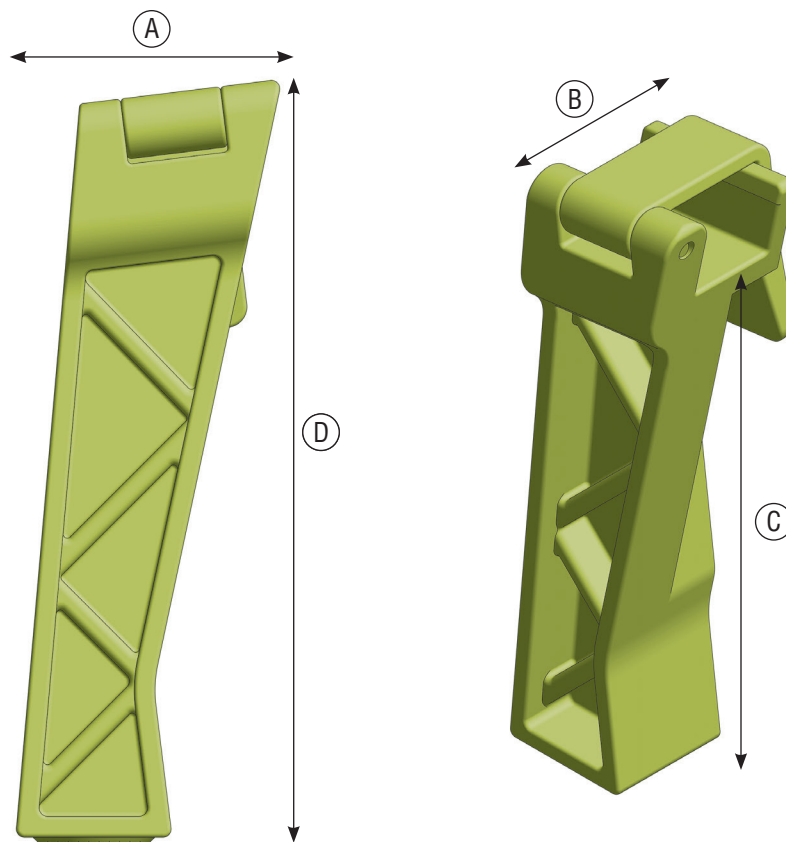

**PRODUCT DATA**  
ORDER NO.: A90226

## TECHNICAL DATA

A) Width	63 mm
B) Length	52 mm
C) Height	157 mm
D) Overall height	183 mm
Weight per piece	140 g
Load-bearing capacity	80 kg

## ORDER NO.

CLOUP (Set = 3 pcs.)

A90226