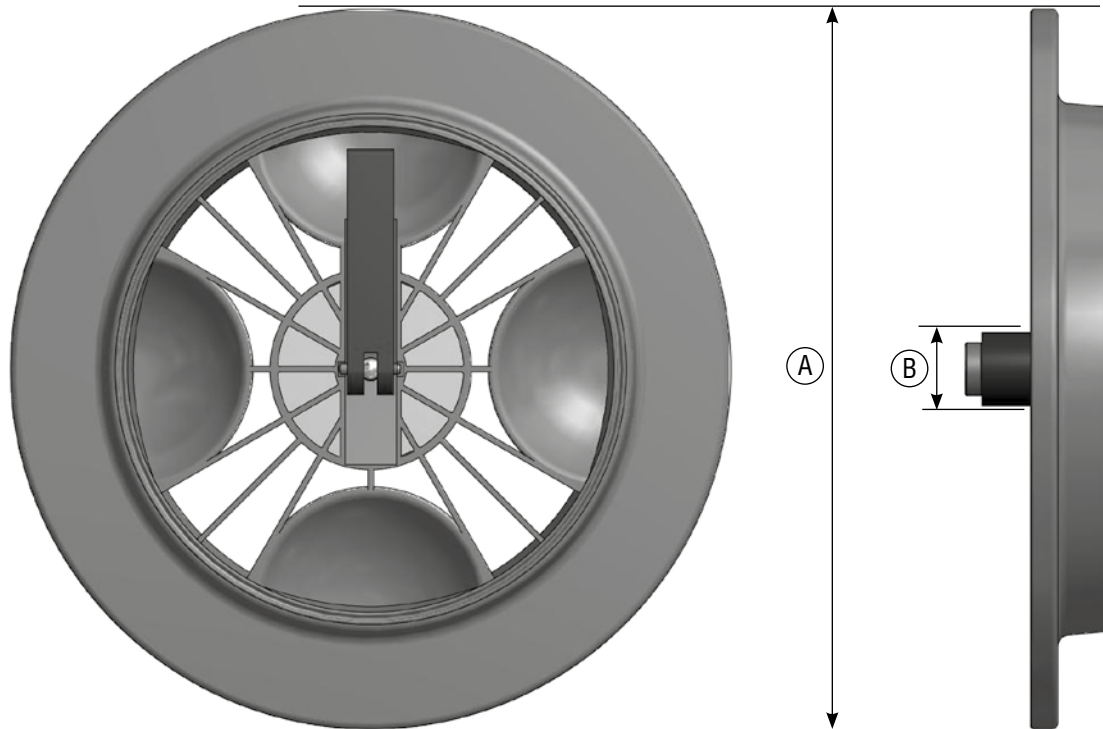

PRODUCT DATA

ORDER NO.: A90501

TECHNICAL DATA

Max. drum weight	200 kg
A) Max. drum \varnothing	510 mm
B) Holding capacity outer rim	55 – 62 mm

ORDER NO.

CONTOUR (Set = 2 pcs.)	A90501
------------------------	--------

ACCESSORIES

Large capacity outer rims \varnothing 79 mm (Set = 2 pcs.)	A9050112
Holding capacity outer rim	79 – 94 mm